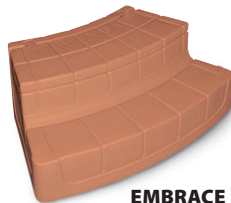

VISIT
WWW.STEPNSTOW.COM
OR CALL 800-745-1472
FOR COLORS

STYLES

CONCEPT 1

- Huge step area
- Lockable, Hand Rail option

Coastal Gray shown

EMBRACE

- Designed for round tubs
- Lockable, Hand Rail option

Light Redwood shown

CONCEPT 2

- 180° step accessibility
- Attractive curved front design

Light Redwood shown

Spacious dry storage beneath the top step Beware of less-than-adequate imitations. If you are looking for a place to park a billfold and a small bottle of wine, a step with a molded "tray" may do. If you want **LOCKABLE** storage for chemicals, towels, robes and toys, make sure you choose Step 'n Stow!